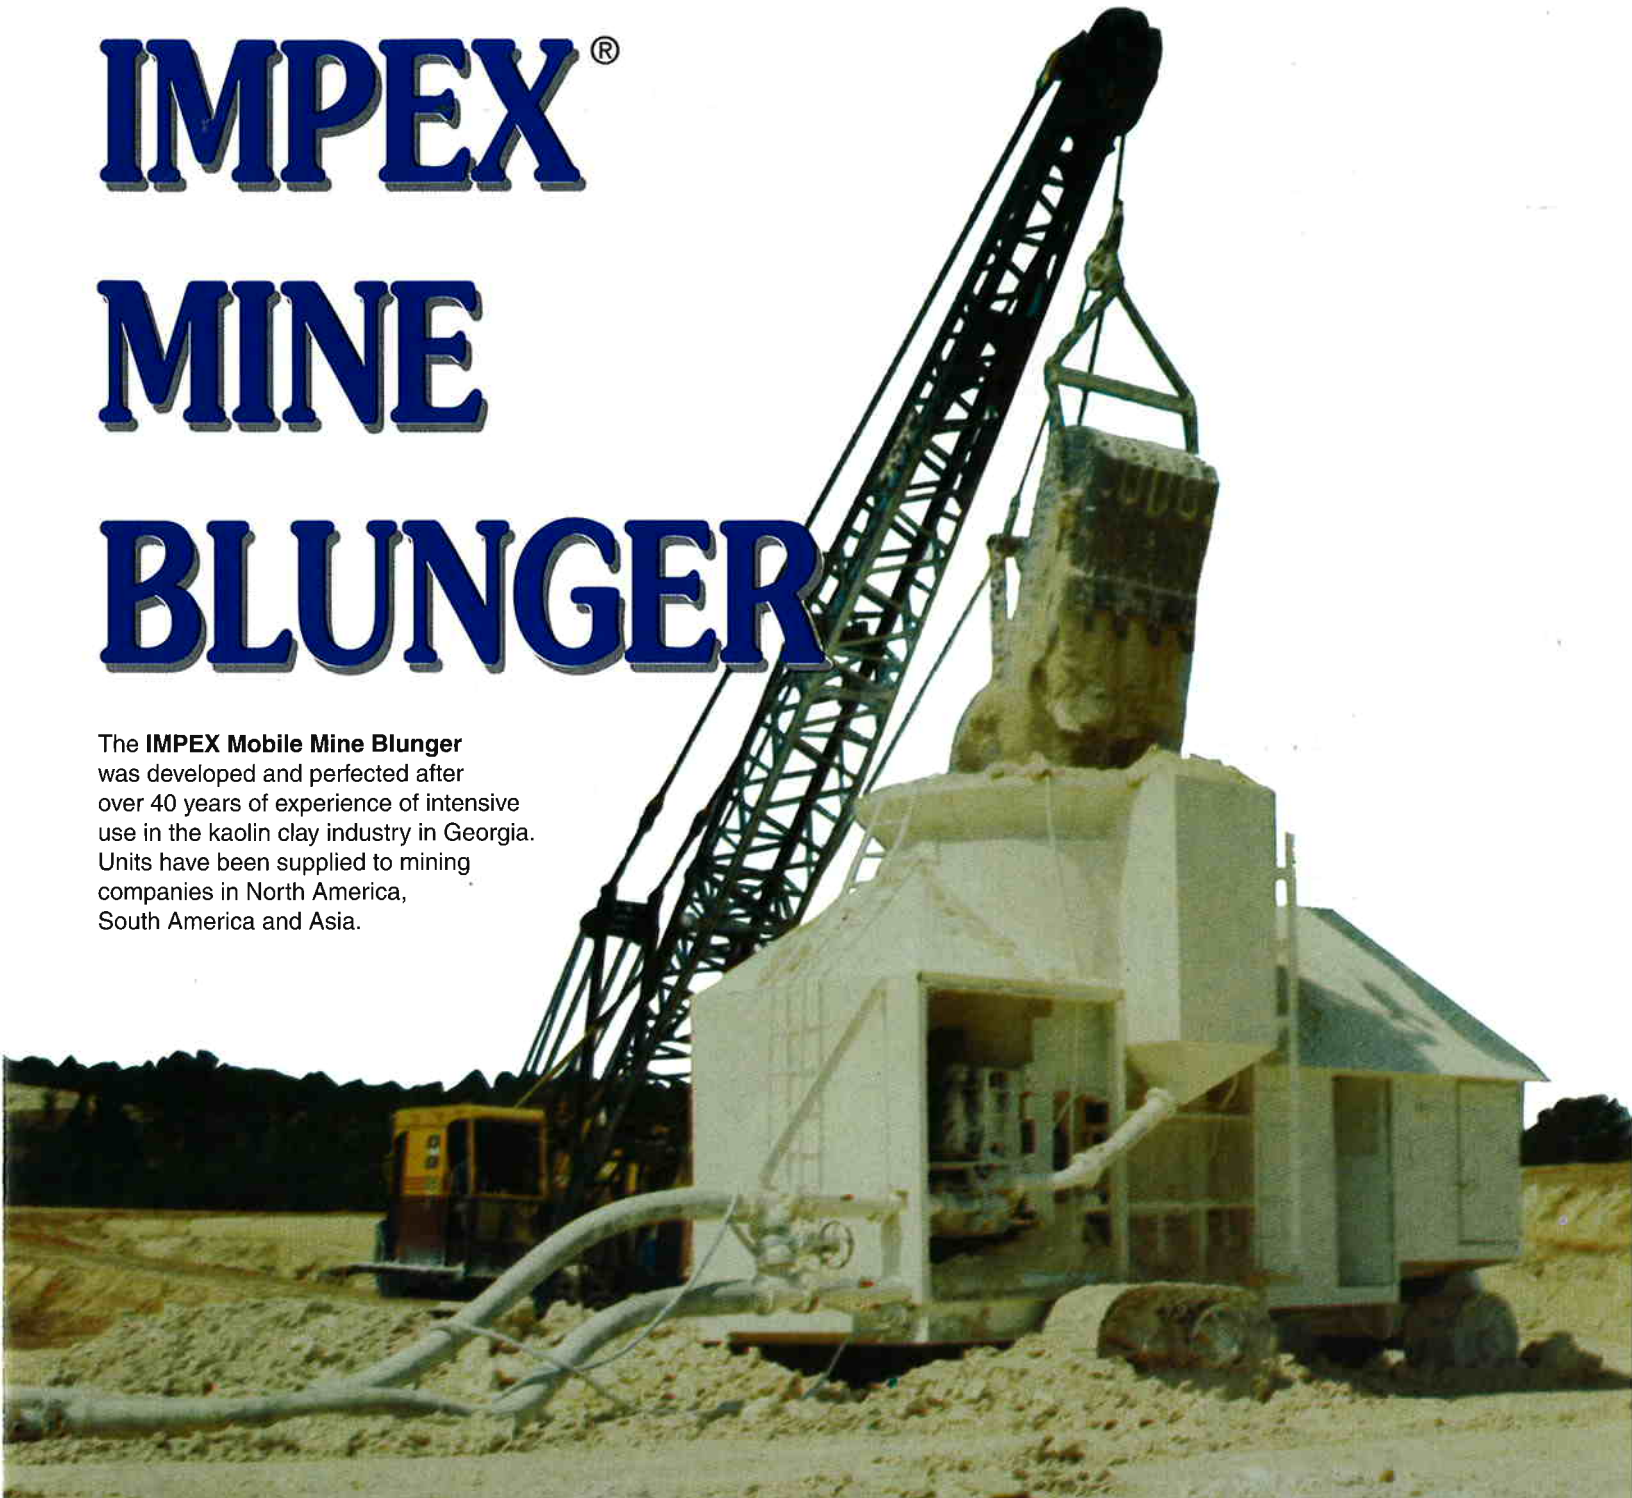

IMPEX[®] MINE BLUNGER

The **IMPEX Mobile Mine Blunger** was developed and perfected after over 40 years of experience of intensive use in the kaolin clay industry in Georgia. Units have been supplied to mining companies in North America, South America and Asia.