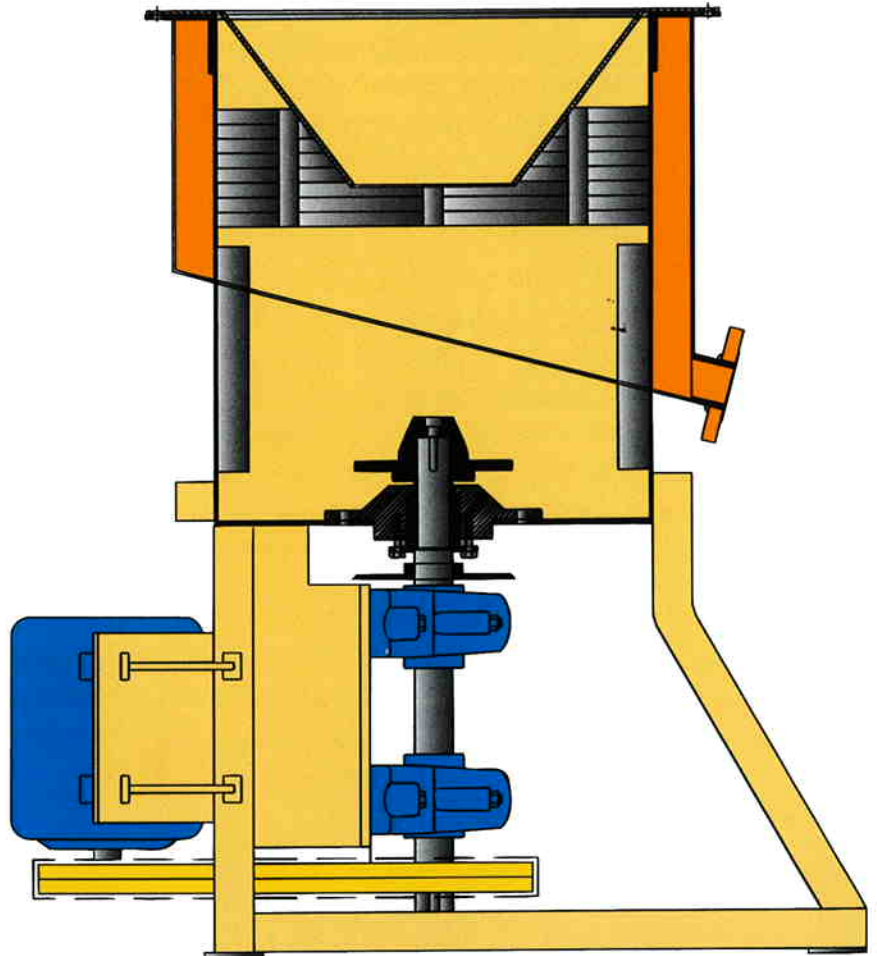

IMPEX[®] PILOT PLANT BLUNGER

The **IMPEX Pilot Plant Blunger** is a scaled down version of the production mine blunger universally used in the kaolin industry. Pilot plant work can be scaled up to production size mills, which are available up to 2.8 M (9') diameter and 800 HP drive, having crude dry tons capacity of 100 tph. The basic blunging technology has been used in the kaolin industry for over 40 years with production and maintenance improvements made over the years to each succeeding unit.